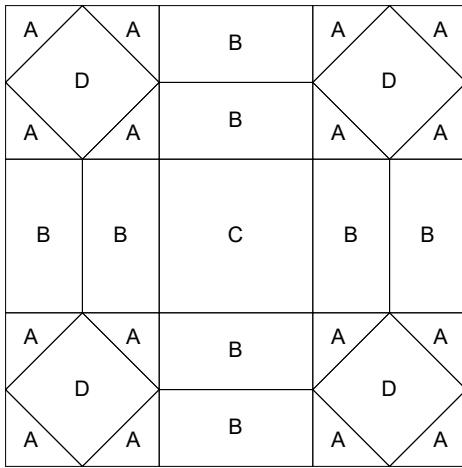

Broken wheel - BOM Block2

Key Block (1/5 actual size)

Cutting Diagrams

Patch Count

4 patches