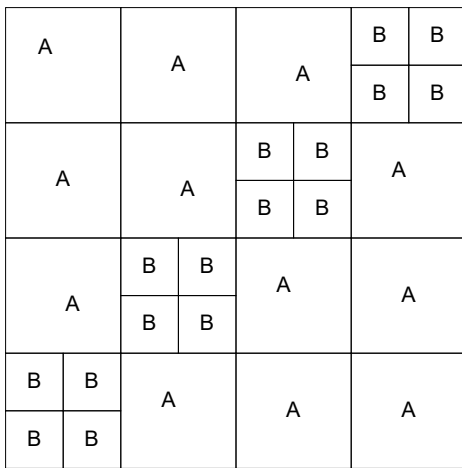

Carrie Nation Block #3

Key Block (1/5 actual size)

Cutting Diagrams